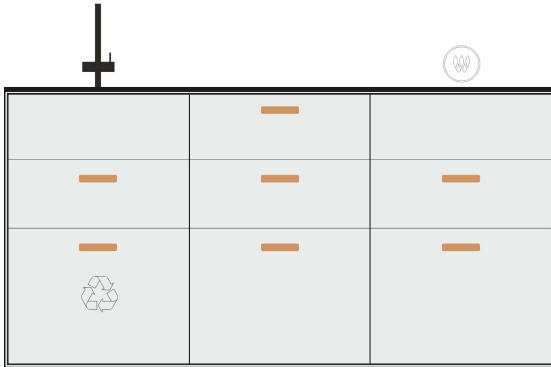

Preisliste "Base Units 180 - Standard"

Pricelist "Base Units 180 - Standard"

Modul: Base Unit 13

NV_TH_EZ02 NV_TH_EZ17 NV_TH_EZ13

Gesamtpreis / total price

13 590,00 inkl. 20% MwSt / VAT

Küchenzeile Bambus 180x60, 94 hoch

Bamboo kitchen unit 180x60, 94 high

- Armatur
- Spüle
- Schublade 60x37 Mittel mit Siphonausschnitt
- Schublade 60x45 XL
- Abfalltrennsystem
- Schublade 60x55 Mittel
- Schublade 60x55 Mittel
- Schublade 60x55 XL
- Induktions-Kochfeld
- Schublade 60x55 Mittel
- Schublade 60x55 XL

- Tap
- Sink
- Drawer 60x37 Medium with siphon cut-out
- Drawer 60x45 XL
- Waste separation system
- Drawer 60x55 Medium
- Drawer 60x55 Medium
- Drawer 60x55 XL
- Induction hob
- Drawer 60x55 Medium
- Drawer 60x55 XL