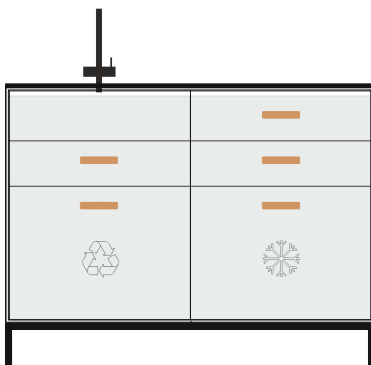

Küchenzeile Bambus 120x60, 94 hoch

Bamboo kitchen unit 120x60, 94 high

- Armatur
- Spüle
- Schublade 60x37 Nieder mit Siphonausschnitt
- Schublade 60x45 XL
- Abfalltrennsystem
- Schublade 60x55 Mittel
- Schublade 60x55 Mittel
- Barkühlschrank

- Tap
- Sink
- Drawer 60x37 low with siphon cut-out
- Drawer 60x45 XL
- Waste separation system
- Drawer 60x55 Medium
- Drawer 60x55 Medium
- Bar fridge