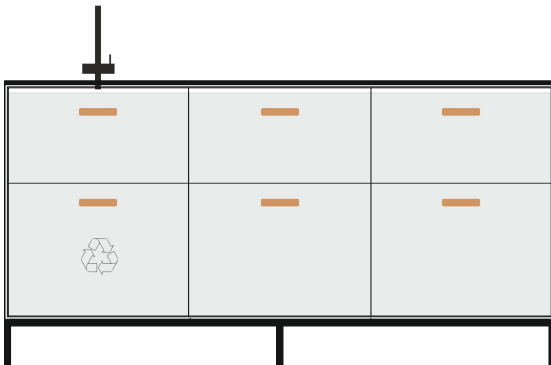

Modul: Base Unit 10

NV_TO_EZ01   NV_TO_EZ16   NV_TO_EZ16

Gesamtpreis / total price

10 590,00 inkl. 20% MwSt / VAT

Küchenzeile Bambus 180x60, 94 hoch

Bamboo kitchen unit 180x60, 94 high

- Armatur
- Spüle
- Schublade 60x37 Mittel mit Siphonausschnitt
- Schublade 60x45 XL
- Abfalltrennsystem
- Schublade 60x55 Hoch
- Schublade 60x55 XL
- Schublade 60x55 Hoch
- Schublade 60x55 XL

- Tap
- Sink
- Drawer 60x37 Medium with siphon cut-out
- Drawer 60x45 XL
- Waste separation system
- Drawer 60x55 high
- Drawer 60x55 XL
- Drawer 60x55 high
- Drawer 60x55 XL

Modul: Base Unit 11

NV_TO_EZ02   NV_TO_EZ11   NV_TO_EZ07

Gesamtpreis / total price

17 890,00 inkl. 20% MwSt / VAT