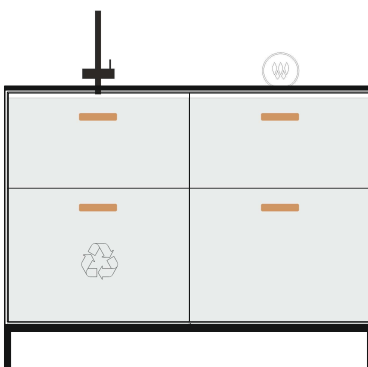

Gesamtpreis / total price

11 090,00 inkl. 20% MwSt / VAT

Küchenzeile Bambus 120x60, 94 hoch

Bamboo kitchen unit 120x60, 94 high

- Armatur
- Spüle
- Schublade 60x37 Mittel mit Siphonausschnitt
- Schublade 60x45 XL
- Abfalltrennsystem
- Induktions-Kochfeld
- Schublade 60x55 Nieder
- Schublade 60x55 Hoch

- Tap
- Sink
- Drawer 60x37 Medium with siphon cut-out
- Drawer 60x45 XL
- Waste separation system
- Induction hob
- Drawer 60x55 Low
- Drawer 60x55 High