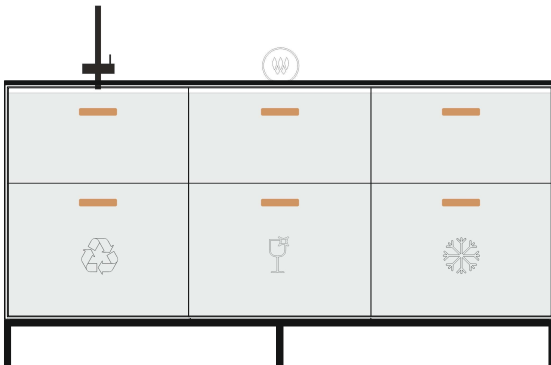

Modul: Base Unit 04

NV_TO_EZ01 NV_TO_EZ10 NV_TO_EZ05

Gesamtpreis / total price

16 090,00 inkl. 20% MwSt / VAT

Küchenzeile Bambus 180x60, 94 hoch

Bamboo kitchen unit 180x60, 94 high

- Armatur
- Spüle
- Schublade 60x37 Mittel mit Siphonausschnitt
- Schublade 60x45 XL
- Abfalltrennsystem
- Induktions-Kochfeld
- Schublade 60x55 Nieder
- Schubladen-Geschirrspüler
- Schublade 60x55 Hoch
- Barkühlschrank

- Tap
- Sink
- Drawer 60x37 Medium with siphon cut-out
- Drawer 60x45 XL
- Waste separation system
- Induction hob
- Drawer 60x55 Low
- Dishwasher drawers
- Drawer 60x55 high
- Bar fridge

Modul: Base Unit 05

NV_TO_EZ02 NV_TO_EZ17 NV_TO_EZ13

Gesamtpreis / total price

13 490,00 inkl. 20% MwSt / VAT